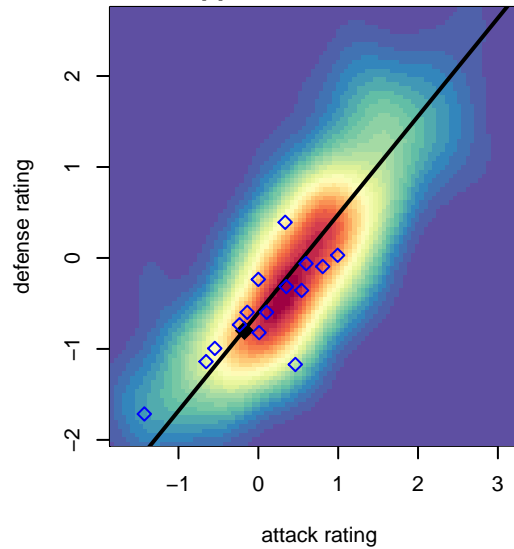

Crossfire Select Atkinson B04

Crossfire Select SC
 Redmond, WA
 B04 total strength=660
 attack=0.84 defense=0.45
 fall league = NPSL Div 2 (04) U13

alt names used:
 Crossfire Select B04 Atkinson
 Crossfire Select B04 Atkinson
 CROSSFIRE SELECT BOYS 2004 SILVER (W.

Venues played:
 2016 Crossfire Select U13 Bronze
 2016 Bigfoot Silver U13
 2016 NPSL Division 2 (04) U13

Crossfire Select Atkinson B04
 Dots are actual minus expected GF (blue circles) and GA (red triangles).
 Blue line is smoothed change in attack strength. Red is smoothed change in defense strength.

**attack and defense variance (black dot)
relative to other teams
and top 10 in region**

**attack and defense rating
relative to others at age
and all opponents in last 13 months**

Performance relative to 13 month average