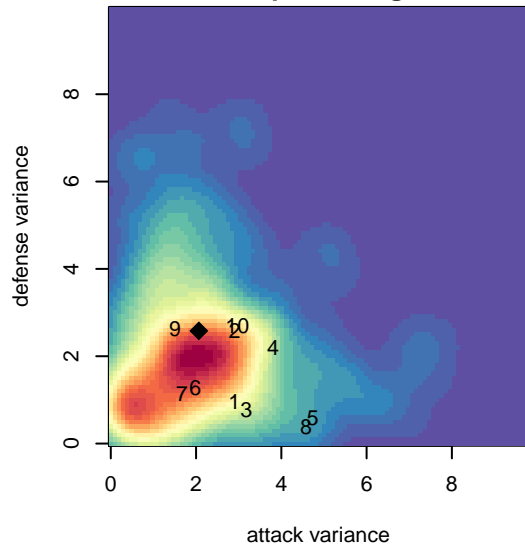

Crossfire Select Atkinson B04

Crossfire Select SC
 Redmond, WA
 B04 total strength=660
 attack=0.84 defense=0.45
 fall league = NPSL Div 2 (04) U13

alt names used:
 Crossfire Select B04 Atkinson
 Crossfire Select B04 Atkinson
 CROSSFIRE SELECT BOYS 2004 SILVER (W.

Venues played:
 2016 Crossfire Select U13 Bronze
 2016 Bigfoot Silver U13
 2016 NPSL Division 2 (04) U13

Crossfire Select Atkinson B04
 Dots are actual minus expected GF (blue circles) and GA (red triangles).
 Blue line is smoothed change in attack strength. Red is smoothed change in defense strength.

**attack and defense variance (black dot)
relative to other teams
and top 10 in region**

**attack and defense rating
relative to others at age
and all opponents in last 13 months**

Performance relative to 13 month average