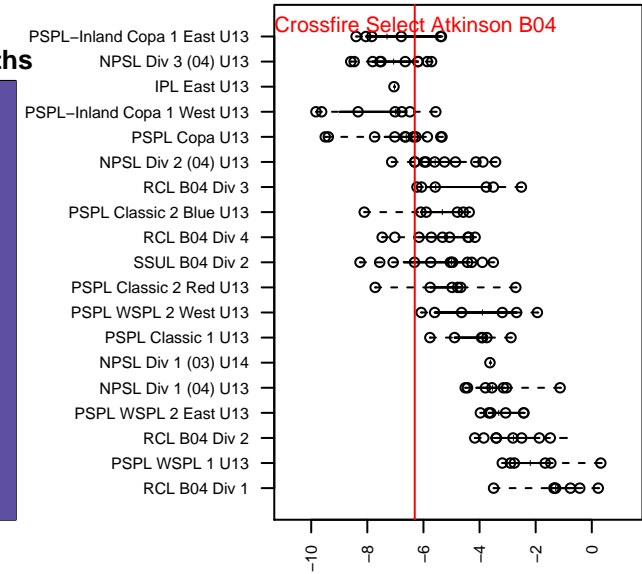

Crossfire Select Atkinson B04

Crossfire Select SC
 Redmond, WA
 B04 total strength=660
 attack=0.84 defense=0.45
 fall league = NPSL Div 2 (04) U13

alt names used:
 Crossfire Select B04 Atkinson
 Crossfire Select B04 Atkinson
 CROSSFIRE SELECT BOYS 2004 SILVER (W.

Venues played:
 2016 Crossfire Select U13 Bronze
 2016 Bigfoot Silver U13
 2016 NPSL Division 2 (04) U13

Crossfire Select Atkinson B04
 Dots are actual minus expected GF (blue circles) and GA (red triangles).
 Blue line is smoothed change in attack strength. Red is smoothed change in defense strength.

**attack and defense variance (black dot)
relative to other teams
and top 10 in region**

**attack and defense rating
relative to others at age
and all opponents in last 13 months**

Performance relative to 13 month average